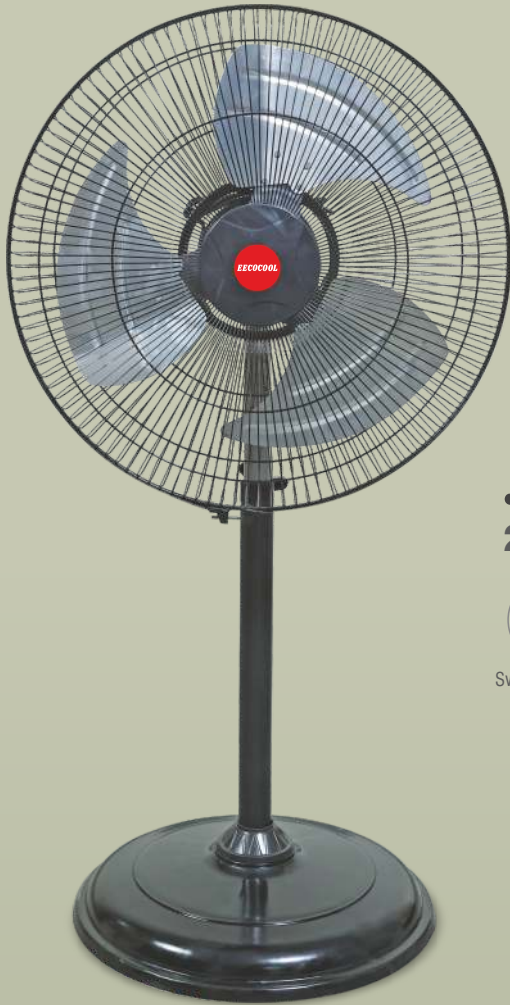

## EECO DUCT

18 inch | 24 x 24 | 80 Liter

3 Speed Control

Aerodynamic Grill Louver Movement for even air distribution

Stylish Look

Works on Inverter

Woodwool pad

## EECO HELICOPTER

25 inch

Sweep: 610mm

3 Speed Control

Works on Inverter

RPM -1400

1 Season Warranty