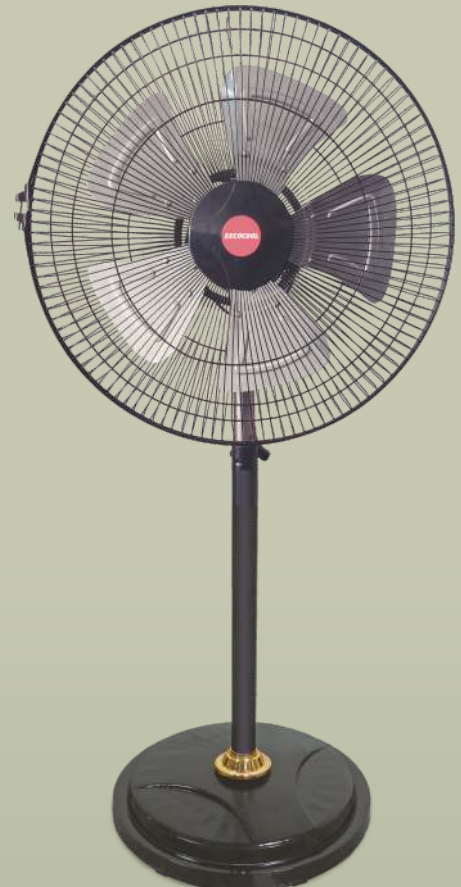

AGNEVEER 20 inch

Sweep: 400mm

3 Speed Control

Works on Inverter

RPM -1400

1
Season Warranty