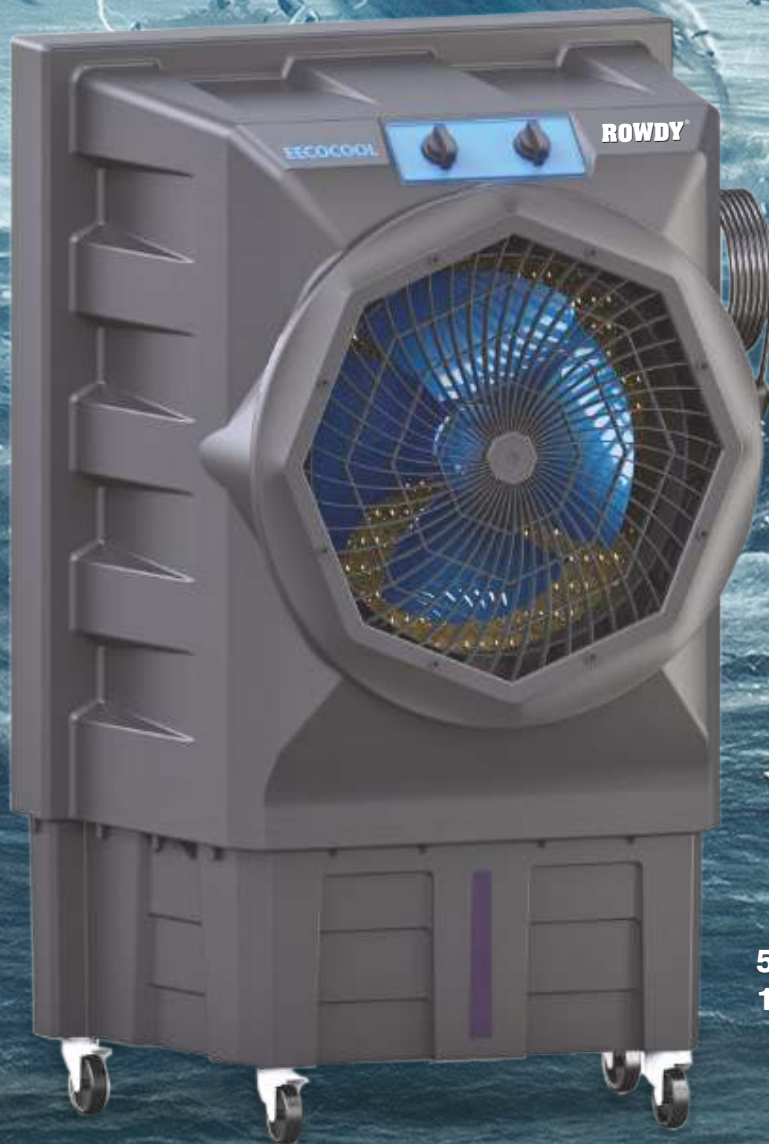

# EECOCOOL

3 Speed Control

Aerodynamic Grill

Stylish Look

Works on Inverter

Honeycomb / Woodwool pad

53 x 33 x 24 inches  
100 Liter

# EECOCOOL

54 x 30 x 18 inches  
85 Liter

3 Speed Control

Motorised Vertical Louver Movement for even air distribution

Stylish Look

Works on Inverter

Honeycomb