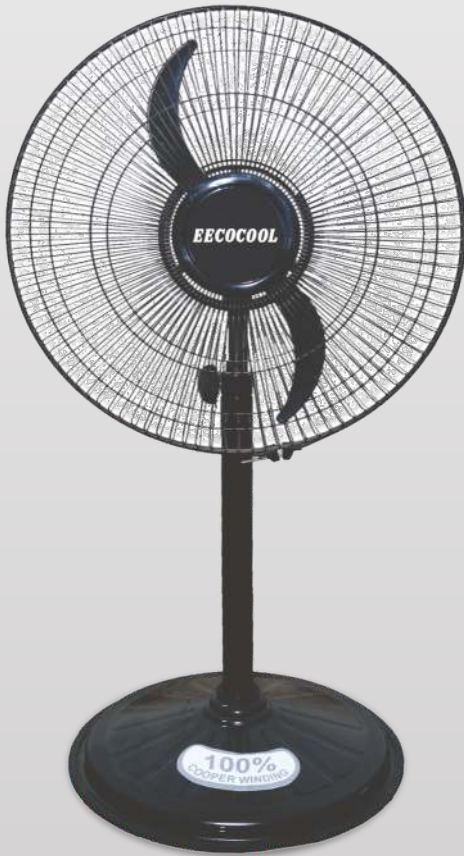

## EECO - 777

18 inch | Powder Coated Body

Sweep: 450mm

3 Speed Control

Works on Inverter

RPM -2800

1 Season Warranty